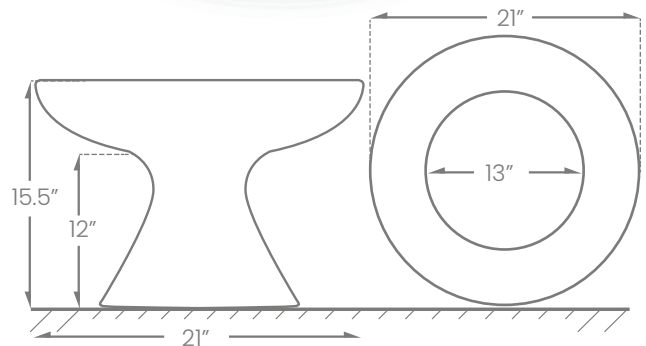

On-Land

The sleek Chaise Lounger's design is also perfect for relaxing on your tanning ledge.

DIMENSIONS

Height	29 in	736.6 mm
Width	26 in	660.4 mm
Length	74.5 in	1892.3 mm
Base Length	61 in	1549.4 mm
Depth (Cupholder)	2 in	50.8 mm

DIMENSIONS		
Height	15.5 in	393.7mm
Diameter	15.5 in	393.7mm
Radius	7.75 in	196.85mm

Luxury Lounger

SPEC SHEET

Luxury Lounger HOURGLASS TABLE

DESCRIPTION

The Hourglass Table is designed for use on the deck, patio, or in any outdoor space and also works great in the pool. Its minimalistic design fits perfectly in any outdoor environment. This sleek and functional outdoor accessory arrives ready-to-use for easy and quick relaxation. Whether it's a foot rest, table, or mini bar.

DIMENSIONS

Height	15.5 in	393.7 mm
Diameter		
Top	21 in	533.4 mm
Bottom	13 in	330.2 mm

Luxury Lounger

SPEC SHEET

Luxury Lounger

GRANDE HOURGLASS TABLE

DESCRIPTION

The Grande Hourglass Table is designed for use on the deck, patio, or in any outdoor space and also works great in the pool. Its minimalistic design fits perfectly in any outdoor environment. This sleek and functional outdoor accessory arrives ready-to-use for easy and quick relaxation. Whether it's a foot rest, table, or mini bar stool, the Grande Hourglass Table has got you covered.

DIMENSIONS		
Height	19.5 in	495.3 mm
Diameter		
Top	27.5 in	698.5 mm
Bottom	30.5 in	774.7 mm
Middle	13.5 in	342.9 mm

MIX IT UP WITH NEW

COMBOS

Customize Your Space Luxury Combos Are Here!

x2 Chaise Loungers + Hourglass Table
x2 Classic Up-Rights + Hourglass Table