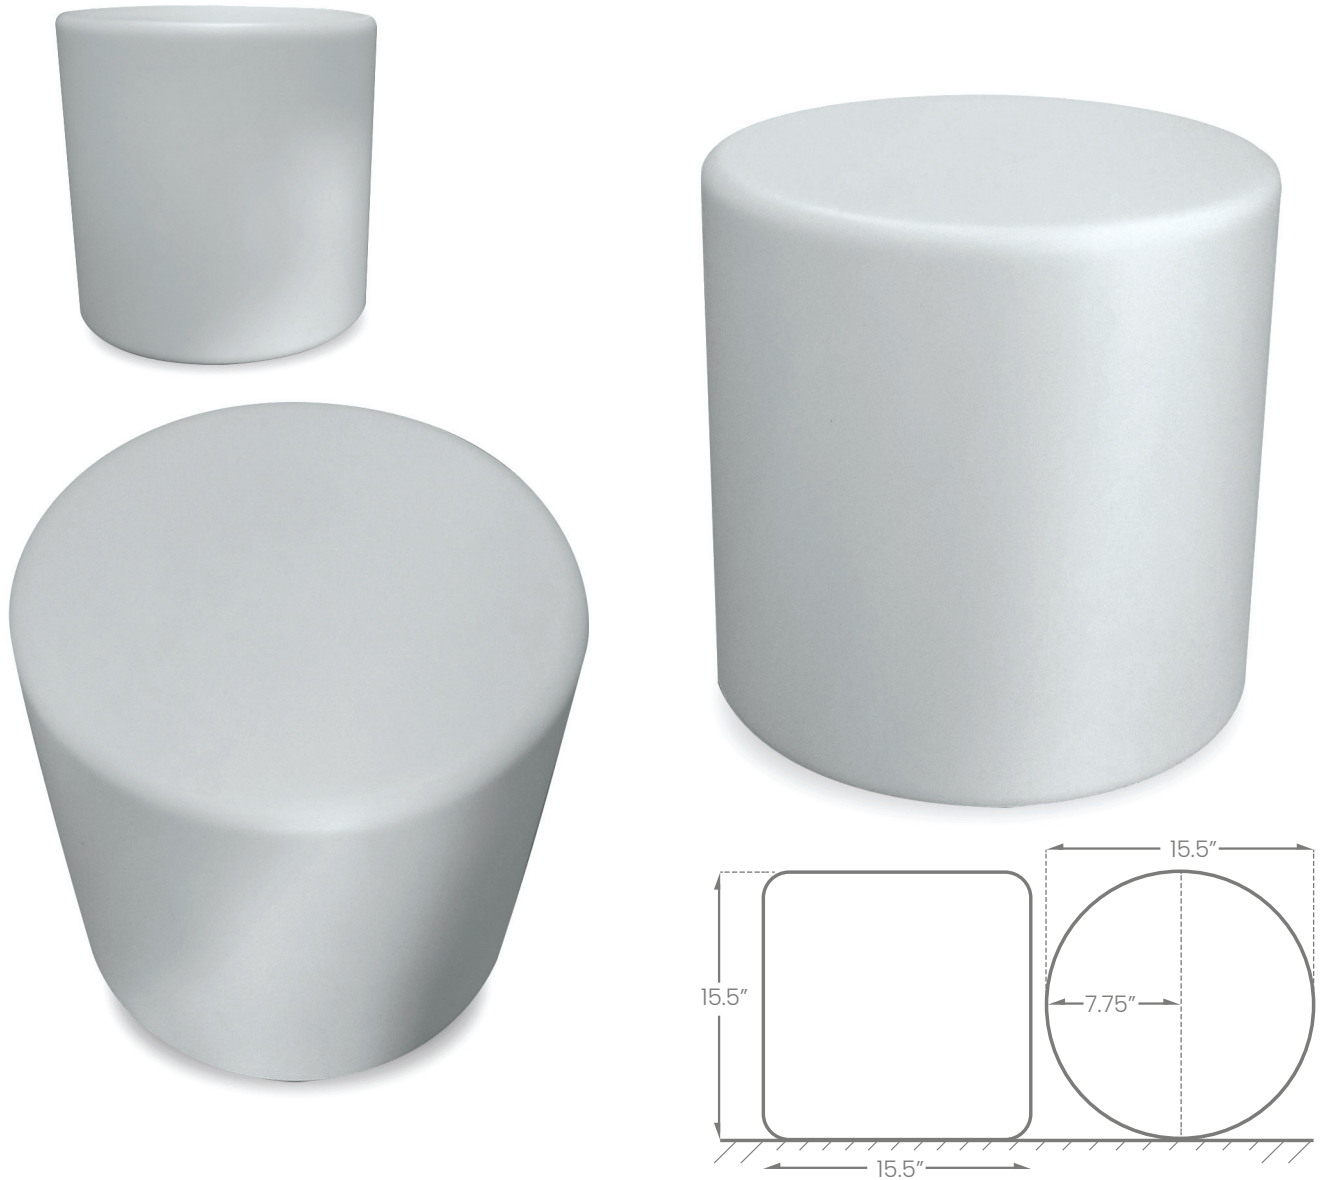

On-Land

The sleek Chaise Lounger's design is also perfect for relaxing on your tanning ledge.

DIMENSIONS

Height	29 in	736.6 mm
Width	26 in	660.4 mm
Length	74.5 in	1892.3 mm
Base Length	61 in	1549.4 mm
Depth (Cupholder)	2 in	50.8 mm

Luxury Lounger

SPEC SHEET

Luxury Lounger CYLINDER TABLE

DESCRIPTION

The Luxury Lounger: Cylinder Table is designed for use on the deck, patio, or in any outdoor space and also works great in the pool. Its minimalistic design fits perfectly in any outdoor environment. This sleek and functional outdoor accessory arrives ready-to-use for easy and quick relaxation. Whether it's a foot rest, table, or mini bar stool, the Cylinder Table has got you covered.

DIMENSIONS		
Height	15.5 in	393.7mm
Diameter	15.5 in	393.7mm
Radius	7.75 in	196.85mm

Luxury Lounger

SPEC SHEET

Luxury Lounger HOURGLASS TABLE

DESCRIPTION

The Hourglass Table is designed for use on the deck, patio, or in any outdoor space and also works great in the pool. Its minimalistic design fits perfectly in any outdoor environment. This sleek and functional outdoor accessory arrives ready-to-use for easy and quick relaxation. Whether it's a foot rest, table, or mini bar.

DIMENSIONS

Height	15.5 in	393.7 mm
Diameter		
Top	21 in	533.4 mm
Bottom	13 in	330.2 mm

Luxury Lounger

SPEC SHEET

Luxury Lounger

GRANDE HOURGLASS TABLE

DESCRIPTION

The Grande Hourglass Table is designed for use on the deck, patio, or in any outdoor space and also works great in the pool. Its minimalistic design fits perfectly in any outdoor environment. This sleek and functional outdoor accessory arrives ready-to-use for easy and quick relaxation. Whether it's a foot rest, table, or mini bar stool, the Grande Hourglass Table has got you covered.