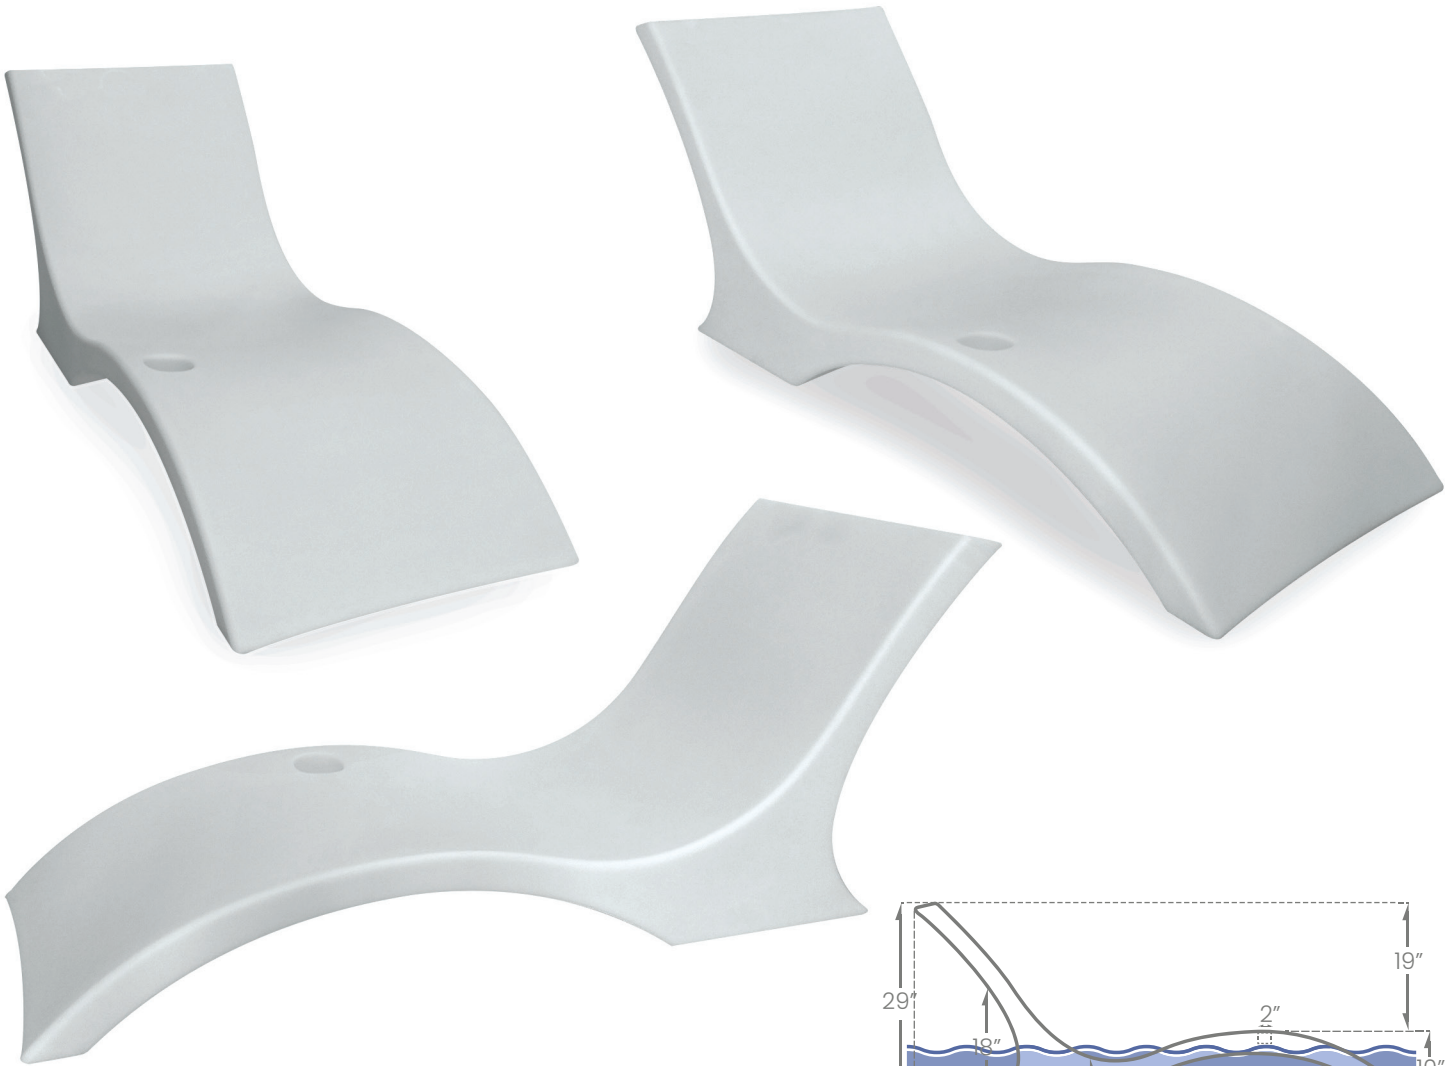

In-Water

This classic upright lounger transforms your pool's ledge into the ultimate place to relax and soak up the sun. Contoured and designed for shallow areas with water depths of 0-9 inches.

On-Land

Luxury Lounger CHAISE LOUNGER

DESCRIPTION

In-Water

This Chaise Lounger transforms your pool's ledge into the ultimate place to relax and soak up the sun. Contoured and designed for shallow areas with water depths of 0-9 inches. Cup holder included.

Luxury Lounger

SPEC SHEET

Luxury Lounger CYLINDER TABLE

DESCRIPTION

The Luxury Lounger: Cylinder Table is designed for use on the deck, patio, or in any outdoor space and also works great in the pool. Its minimalistic design fits perfectly in any outdoor environment. This sleek and functional outdoor accessory arrives ready-to-use for easy and quick relaxation. Whether it's a foot rest, table, or mini bar stool, the Cylinder Table has got you covered.

DIMENSIONS		
Height	15.5 in	393.7mm
Diameter	15.5 in	393.7mm
Radius	7.75 in	196.85mm

Luxury Lounger

SPEC SHEET

Luxury Lounger HOURGLASS TABLE

DESCRIPTION

The Hourglass Table is designed for use on the deck, patio, or in any outdoor space and also works great in the pool. Its minimalistic design fits perfectly in any outdoor environment. This sleek and functional outdoor accessory arrives ready-to-use for easy and quick relaxation. Whether it's a foot rest, table, or mini bar.