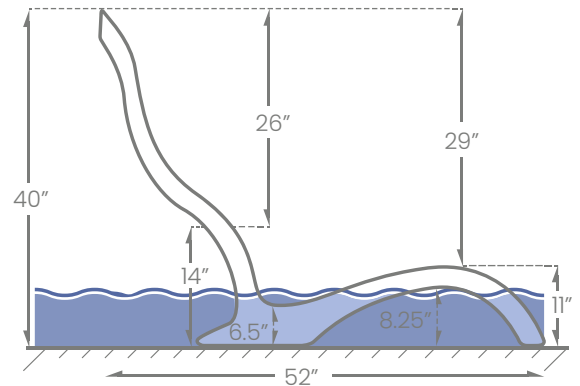

Luxury Lounger

SPEC SHEET

Luxury Lounger CLASSIC UPRIGHT

DESCRIPTION

In-Water

This classic upright lounger transforms your pool's ledge into the ultimate place to relax and soak up the sun. Contoured and designed for shallow areas with water depths of 0-9 inches.

On-Land

The original, eye-catching Luxury Lounger: Classic's design is also perfect for relaxing on your tanning ledge.

DIMENSIONS

Height	40 in	1016 mm
Width	20 in	508 mm
Length	52 in	1320.8 mm