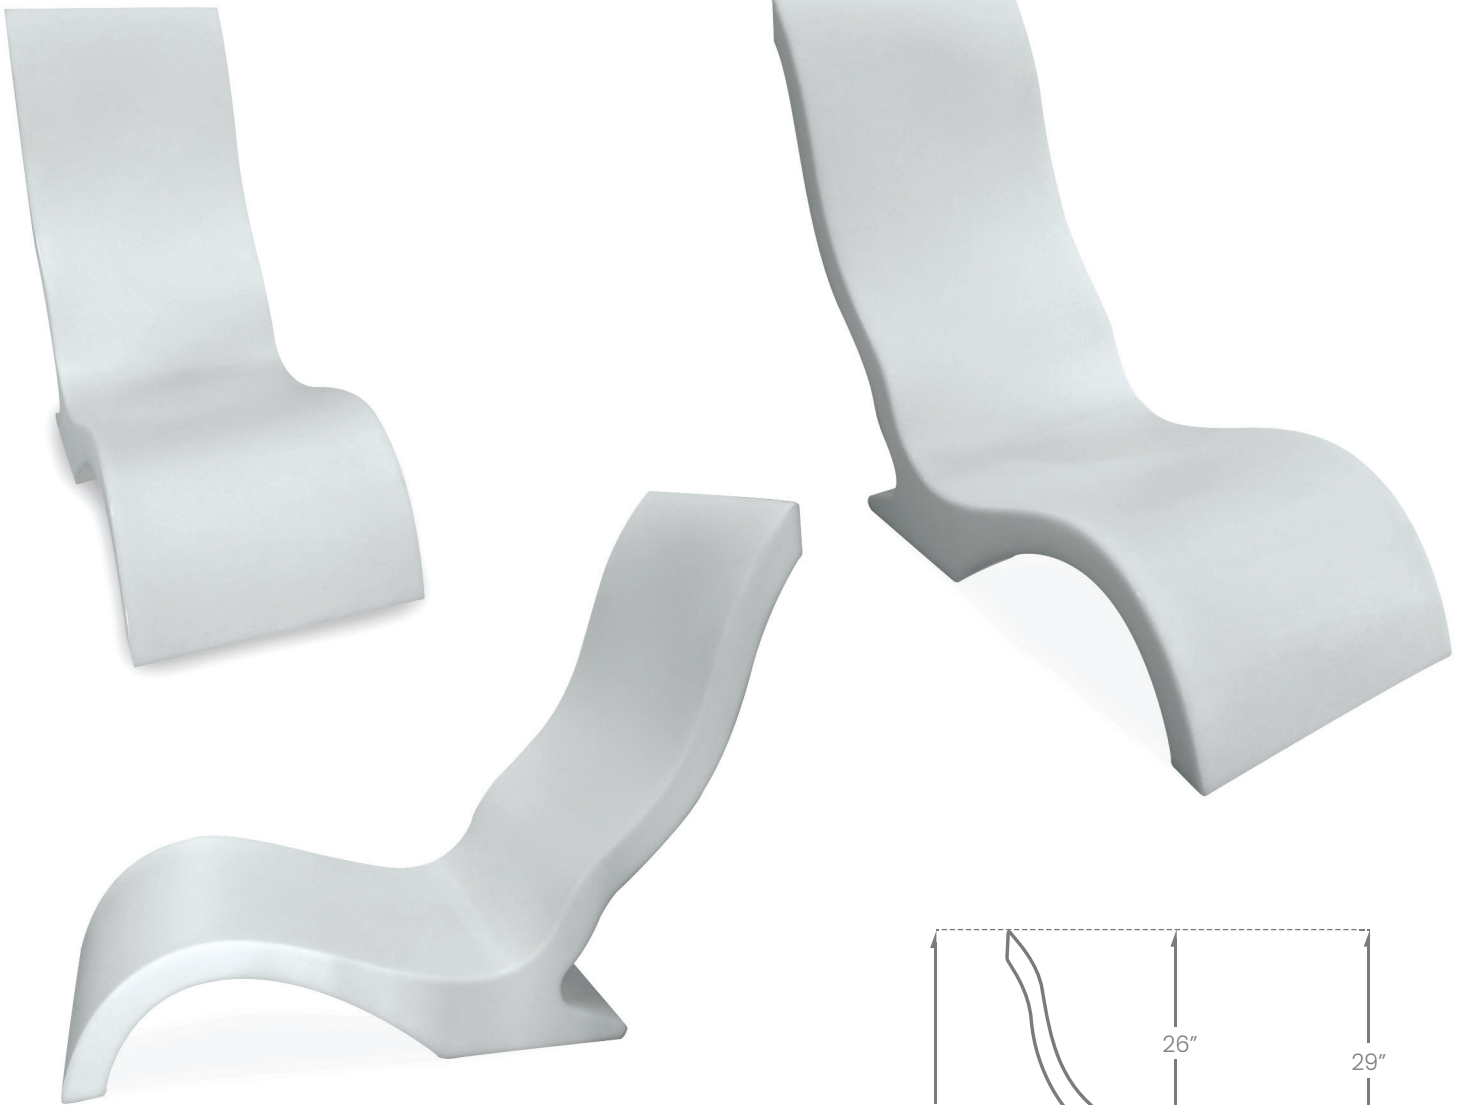

Luxury Lounger

SPEC SHEET

Luxury Lounger CLASSIC UPRIGHT

DESCRIPTION

In-Water

This classic upright lounger transforms your pool's ledge into the ultimate place to relax and soak up the sun. Contoured and designed for shallow areas with water depths of 0-9 inches.

On-Land

The original, eye-catching Luxury Lounger: Classic's design is also perfect for relaxing on your tanning ledge.

DIMENSIONS

Height	40 in	1016 mm
Width	20 in	508 mm
Length	52 in	1320.8 mm