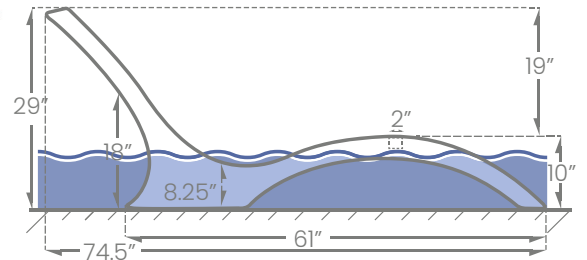

The original, eye-catching Luxury Lounger: Classic's design is also perfect for relaxing on your tanning ledge.

DIMENSIONS

Height	40 in	1016 mm
Width	20 in	508 mm
Length	52 in	1320.8 mm

Luxury Lounger

SPEC SHEET