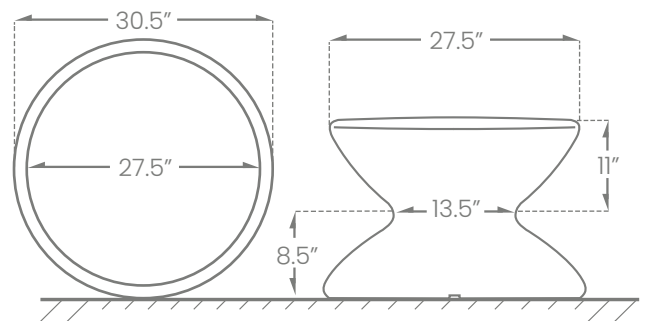

On-Land

The sleek Chaise Lounger's design is also perfect for relaxing on your tanning ledge.

DIMENSIONS

Height	29 in	736.6 mm
Width	26 in	660.4 mm
Length	74.5 in	1892.3 mm
Base Length	61 in	1549.4 mm
Depth (Cupholder)	2 in	50.8 mm

DIMENSIONS		
Height	15.5 in	393.7mm
Diameter	15.5 in	393.7mm
Radius	7.75 in	196.85mm

Luxury Lounger

SPEC SHEET

Luxury Lounger HOURGLASS TABLE

DESCRIPTION

The Hourglass Table is designed for use on the deck, patio, or in any outdoor space and also works great in the pool. Its minimalistic design fits perfectly in any outdoor environment. This sleek and functional outdoor accessory arrives ready-to-use for easy and quick relaxation. Whether it's a foot rest, table, or mini bar.

DIMENSIONS

Height	15.5 in	393.7 mm
Diameter		
Top	21 in	533.4 mm
Bottom	13 in	330.2 mm

Luxury Lounger

SPEC SHEET

Luxury Lounger

GRANDE HOURGLASS TABLE

DESCRIPTION

The Grande Hourglass Table is designed for use on the deck, patio, or in any outdoor space and also works great in the pool. Its minimalistic design fits perfectly in any outdoor environment. This sleek and functional outdoor accessory arrives ready-to-use for easy and quick relaxation. Whether it's a foot rest, table, or mini bar stool, the Grande Hourglass Table has got you covered.

DIMENSIONS		
Height	19.5 in	495.3 mm
Diameter		
Top	27.5 in	698.5 mm
Bottom	30.5 in	774.7 mm
Middle	13.5 in	342.9 mm

MIX IT UP WITH NEW

COMBOS

Customize Your Space Luxury Combos Are Here!

x2 Chaise Loungers + Hourglass Table
x2 Classic Up-Rights + Hourglass Table